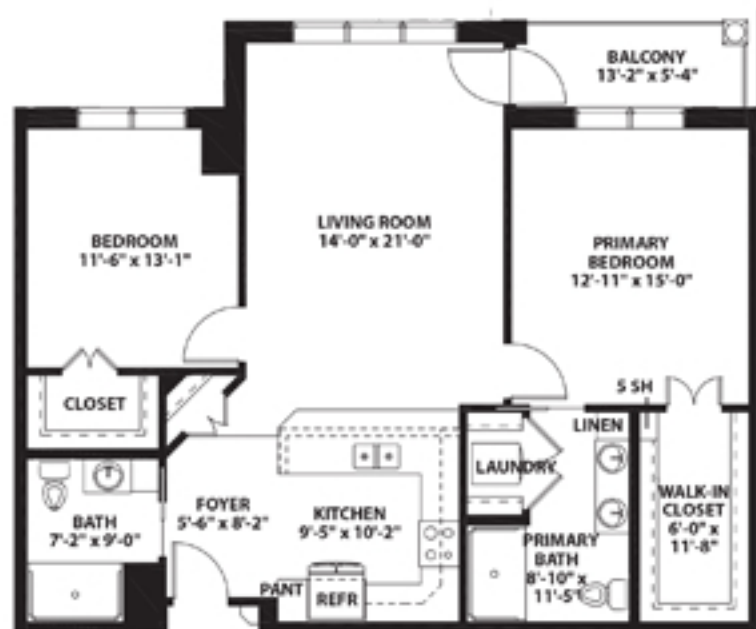

WhiteStone

A MASONIC & EASTERN STAR
COMMUNITY  EST. 1912

Founded on fellowship. Inspired by you.

IREDELL
2 Bedrooms/2 Bathrooms
1,149 Sq. Ft.

DETAILS AND DIMENSIONS MAY VARY SLIGHTLY

336-547-2947 | 700 S. Holden Road | Greensboro, NC 27407 | liveatwhitestone.org