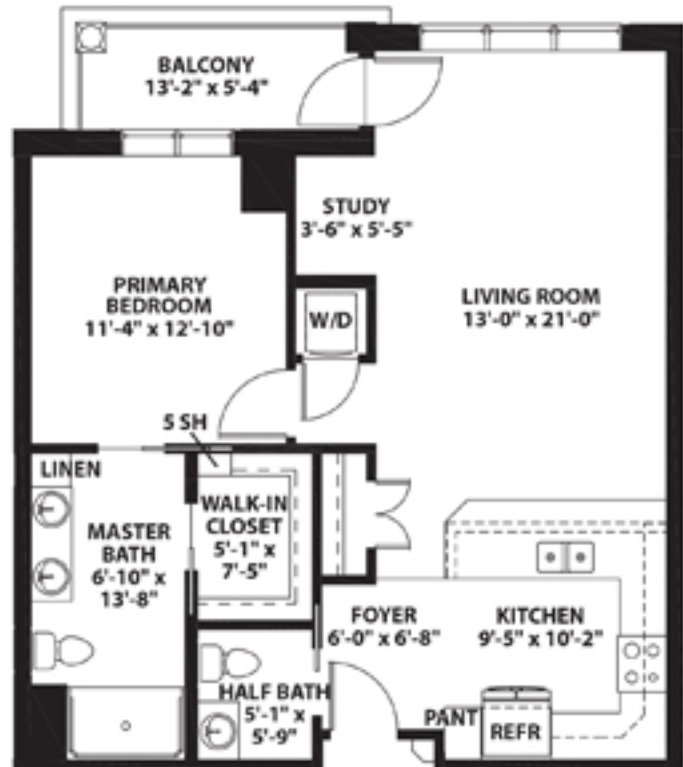

## CHATHAM

1 Bedroom/1.5 Bathrooms  
846 Sq. Ft.

DETAILS AND DIMENSIONS MAY VARY SLIGHTLY

336-547-2947 | 700 S. Holden Road | Greensboro, NC 27407 | [liveatwhitestone.org](http://liveatwhitestone.org)

 Managed by  Life Care Services®