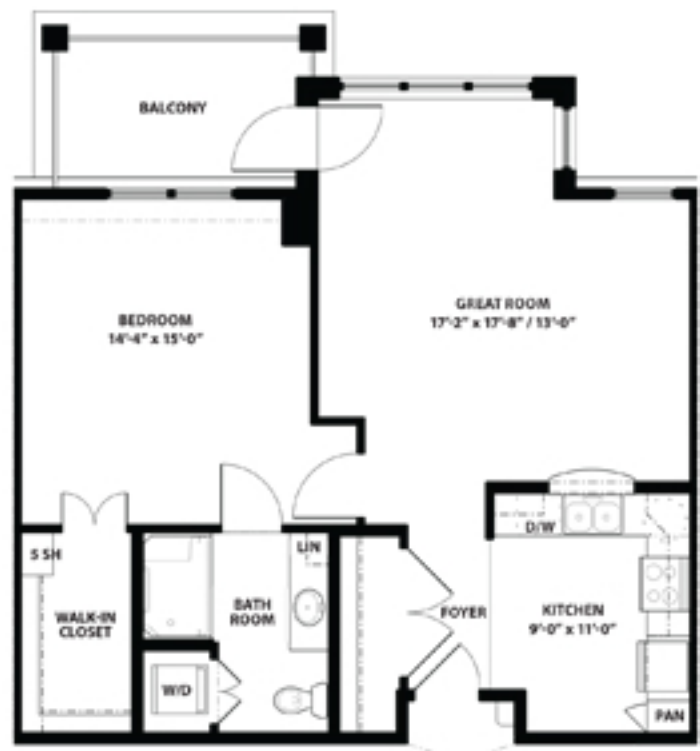

# WhiteStone

A MASONIC & EASTERN STAR  
COMMUNITY  EST. 1912

Founded on fellowship. Inspired by you.

## ALAMANCE

1 Bedroom/1 Bathroom

844 Sq. Ft.

DETAILS AND DIMENSIONS MAY VARY SLIGHTLY

336-547-2947 | 700 S. Holden Road | Greensboro, NC 27407 | [liveatwhitestone.org](http://liveatwhitestone.org)

 Managed by  Life Care Services®