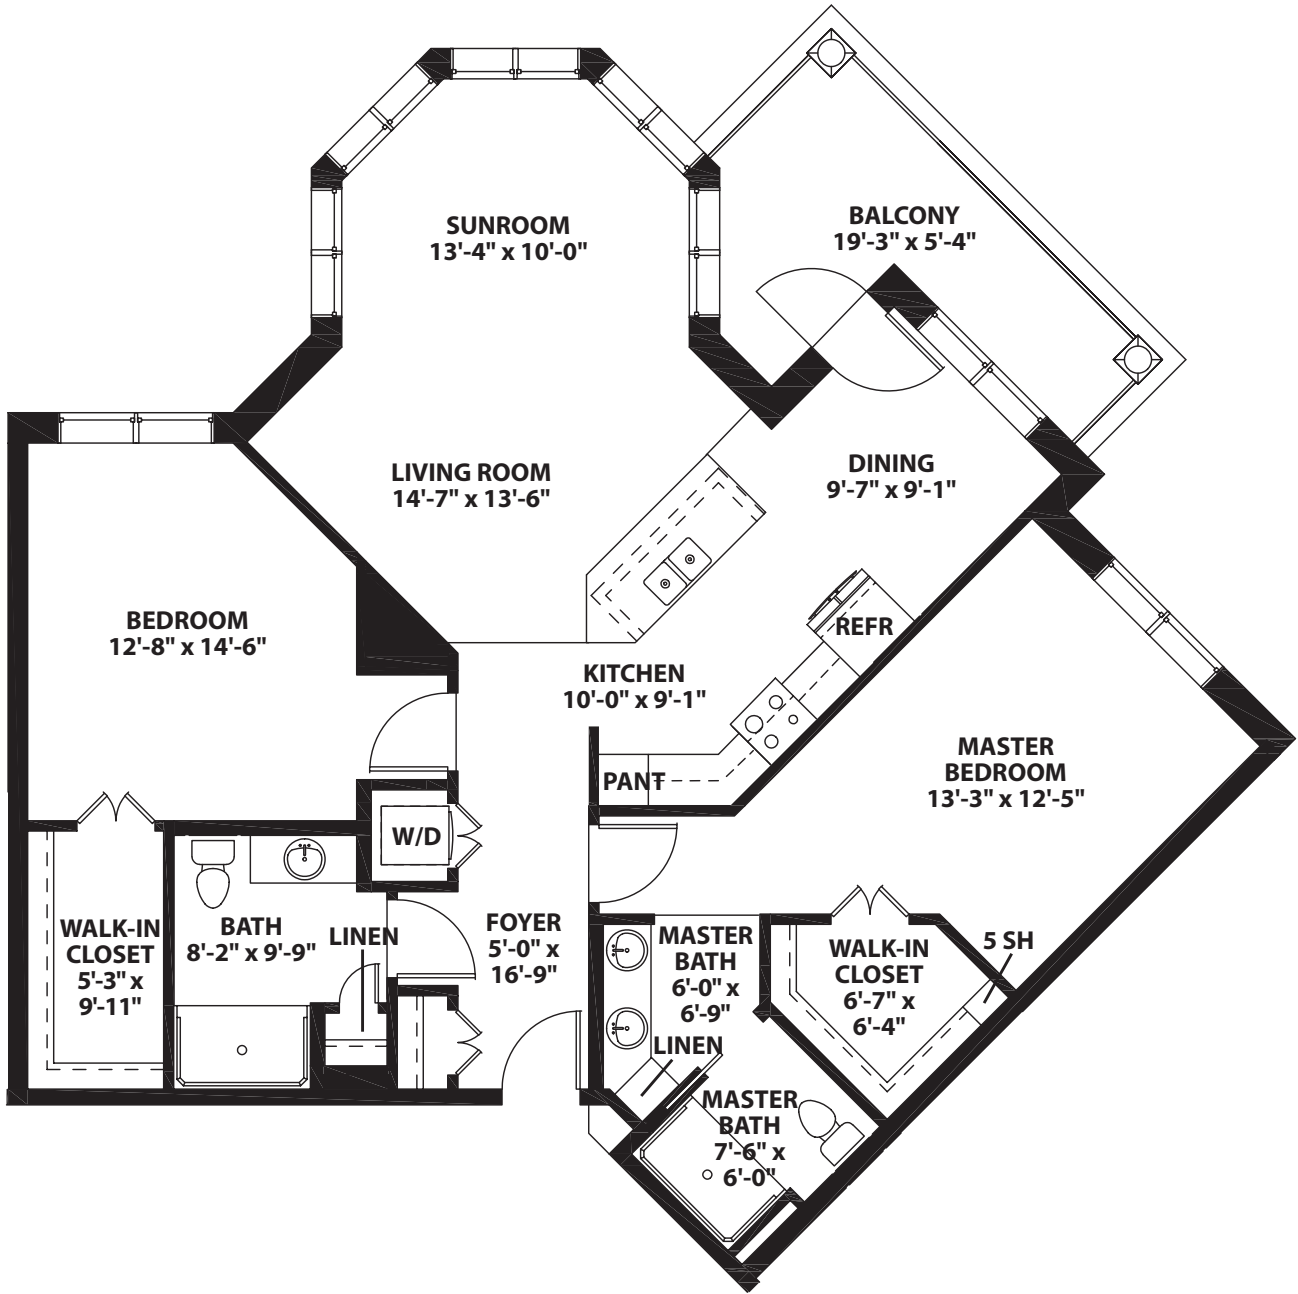

YADKIN

(EXPANSION)

TWO BEDROOM

1,295 SQ. FT

DETAILS AND DIMENSIONS MAY VARY SLIGHTLY

WhiteStone
 A MASONIC & EASTERN STAR
 COMMUNITY EST. 1912
 Founded on fellowship. Inspired by you.

700 S. Holden Road | Greensboro, NC 27407
 (336) 547-2947 | www.LiveatWhiteStone.org